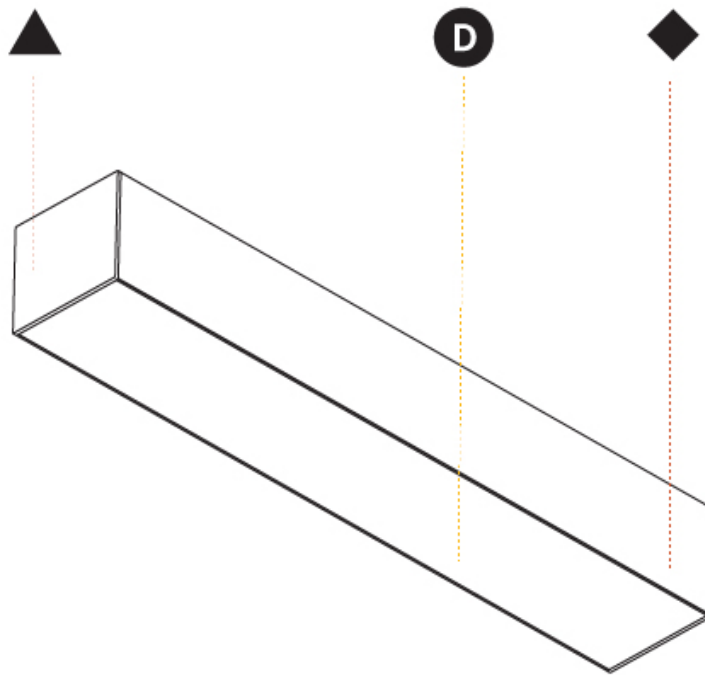

A3D146-

PROJECT
TYPE
SPECIFIER
QUANTITY
DATE