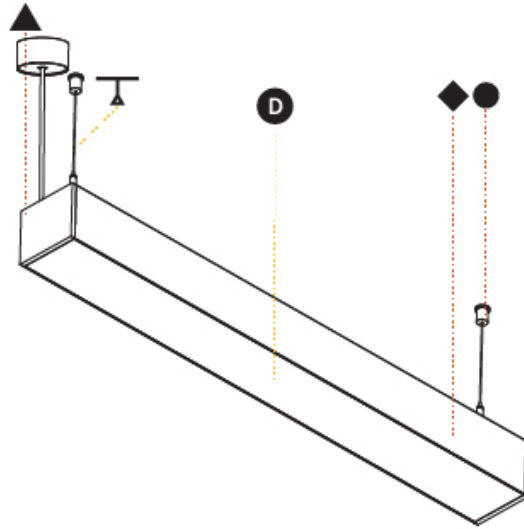

A300100-

PROJECT _____

TYPE _____

SPECIFIER _____

QUANTITY _____

DATE _____

A